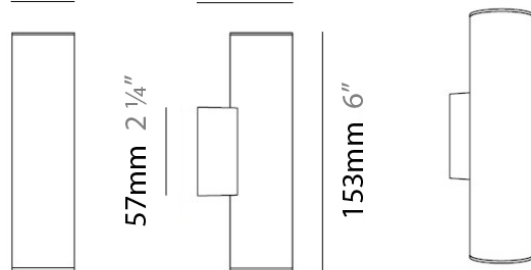

#### PHYSICAL

Diameter (mm): 55  
 Diameter (in): 2 <sup>3</sup>/<sub>16</sub>  
 Height (mm): 160  
 Height (in): 6 <sup>5</sup>/<sub>16</sub>  
 Extension (mm): 160  
 Extension (in): 6 <sup>5</sup>/<sub>16</sub>  
 Weight (kg): 1.4  
 Weight (lbs): 3

#### PHYSICAL

Shape: Cylinder  
 Diameter (mm): 108  
 Diameter (in): 4 1/4  
 Length (mm): 40  
 Length (in): 1 9/16  
 Height (mm): 103  
 Height (in): 4 1/16  
 Extension (mm): 61  
 Extension (in): 2 3/8  
 Light Distribution: Uplight  
 Weight (kg): 1.4  
 Weight (lbs): 3  
 Fixture Finish: Chrome  
 Fixture Material: Metal

#### PHYSICAL

Shape: Cylinder  
 Diameter (mm): 108  
 Diameter (in): 4 1/4  
 Length (mm): 40  
 Length (in): 1 9/16  
 Height (mm): 153  
 Height (in): 6  
 Extension (mm): 61  
 Extension (in): 2 3/8  
 Light Distribution: Direct / Indirect  
 Weight (kg): 1.4  
 Weight (lbs): 3  
 Fixture Finish: WHI  
 Fixture Material: Metal

#### RATINGS AND CERTIFICATIONS

Certified By: CSA Certified to UL and CSA Standards  
 IP rating: IP20

Ø108mm 4 1/4"

J-Box cover plate Included

40mm 1 9/16"      61mm 2 3/8"