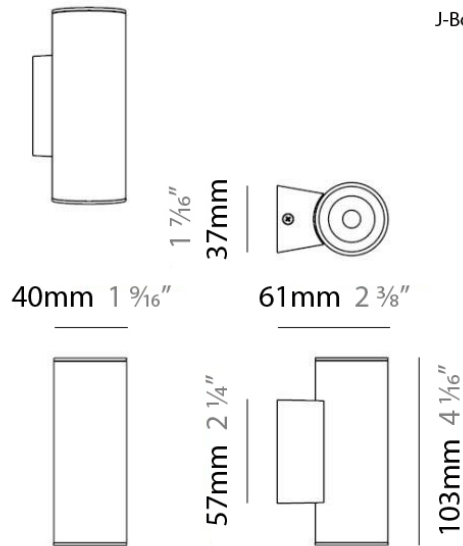

#### PHYSICAL

Diameter (mm): 55  
 Diameter (in): 2 <sup>3</sup>/<sub>16</sub>  
 Height (mm): 160  
 Height (in): 6 <sup>5</sup>/<sub>16</sub>  
 Extension (mm): 160  
 Extension (in): 6 <sup>5</sup>/<sub>16</sub>  
 Weight (kg): 1.4  
 Weight (lbs): 3

#### PHYSICAL

Shape: Cylinder  
 Diameter (mm): 108  
 Diameter (in): 4 1/4  
 Length (mm): 40  
 Length (in): 1 9/16  
 Height (mm): 103  
 Height (in): 4 1/16  
 Extension (mm): 61  
 Extension (in): 2 3/8  
 Light Distribution: Uplight  
 Weight (kg): 1.4  
 Weight (lbs): 3  
 Fixture Finish: Chrome  
 Fixture Material: Metal

#### RATINGS AND CERTIFICATIONS

Certified By: CSA Certified to UL and CSA Standards  
 IP rating: IP20

Ø108mm 4 1/4"

J-Box cover plate Included

#### PHYSICAL

Shape: Cylinder  
 Diameter (mm): 108  
 Diameter (in): 4 1/4  
 Length (mm): 40  
 Length (in): 1 9/16  
 Height (mm): 153  
 Height (in): 6  
 Extension (mm): 61  
 Extension (in): 2 3/8  
 Light Distribution: Direct / Indirect  
 Weight (kg): 1.4  
 Weight (lbs): 3  
 Fixture Finish: WHI  
 Fixture Material: Metal