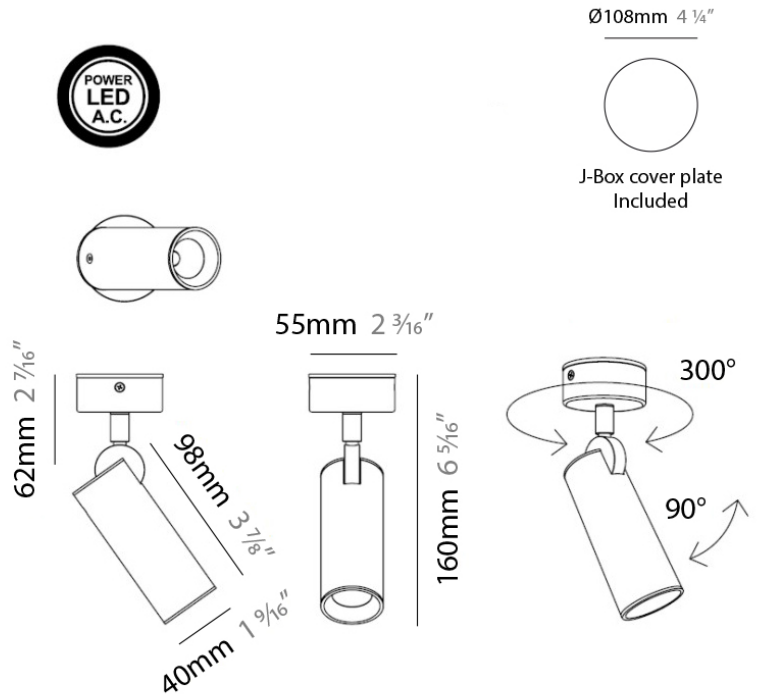

TUB LED SURFACE

D92103

GENERAL

Series: Tub LED
Brand: Milan
Division: Design
Mounting Type: Surface
Mounting Location: Wall / Ceiling
Subcategory: Spots

PHYSICAL

Diameter (mm): 55
Diameter (in): 2 ³/₁₆
Height (mm): 160
Height (in): 6 ⁵/₁₆
Extension (mm): 160
Extension (in): 6 ⁵/₁₆
Weight (kg): 1.4
Weight (lbs): 3

ELECTRICAL

Lamp Type: LED
Input Wattage (W): 4
Max. Wattage Per Lamp (W): 4
Dimming: Electronic Low Voltage Dimming
Input Voltage (V): 120

LED

Number of LEDs: 1
Color Temperature (°K): 2700
Nominal Lumen (lm): 300
CRI: >80 CRI

OPTICAL

RATINGS AND CERTIFICATIONS

Certified By: CSA Certified to UL and CSA Standards
IP rating: IP20